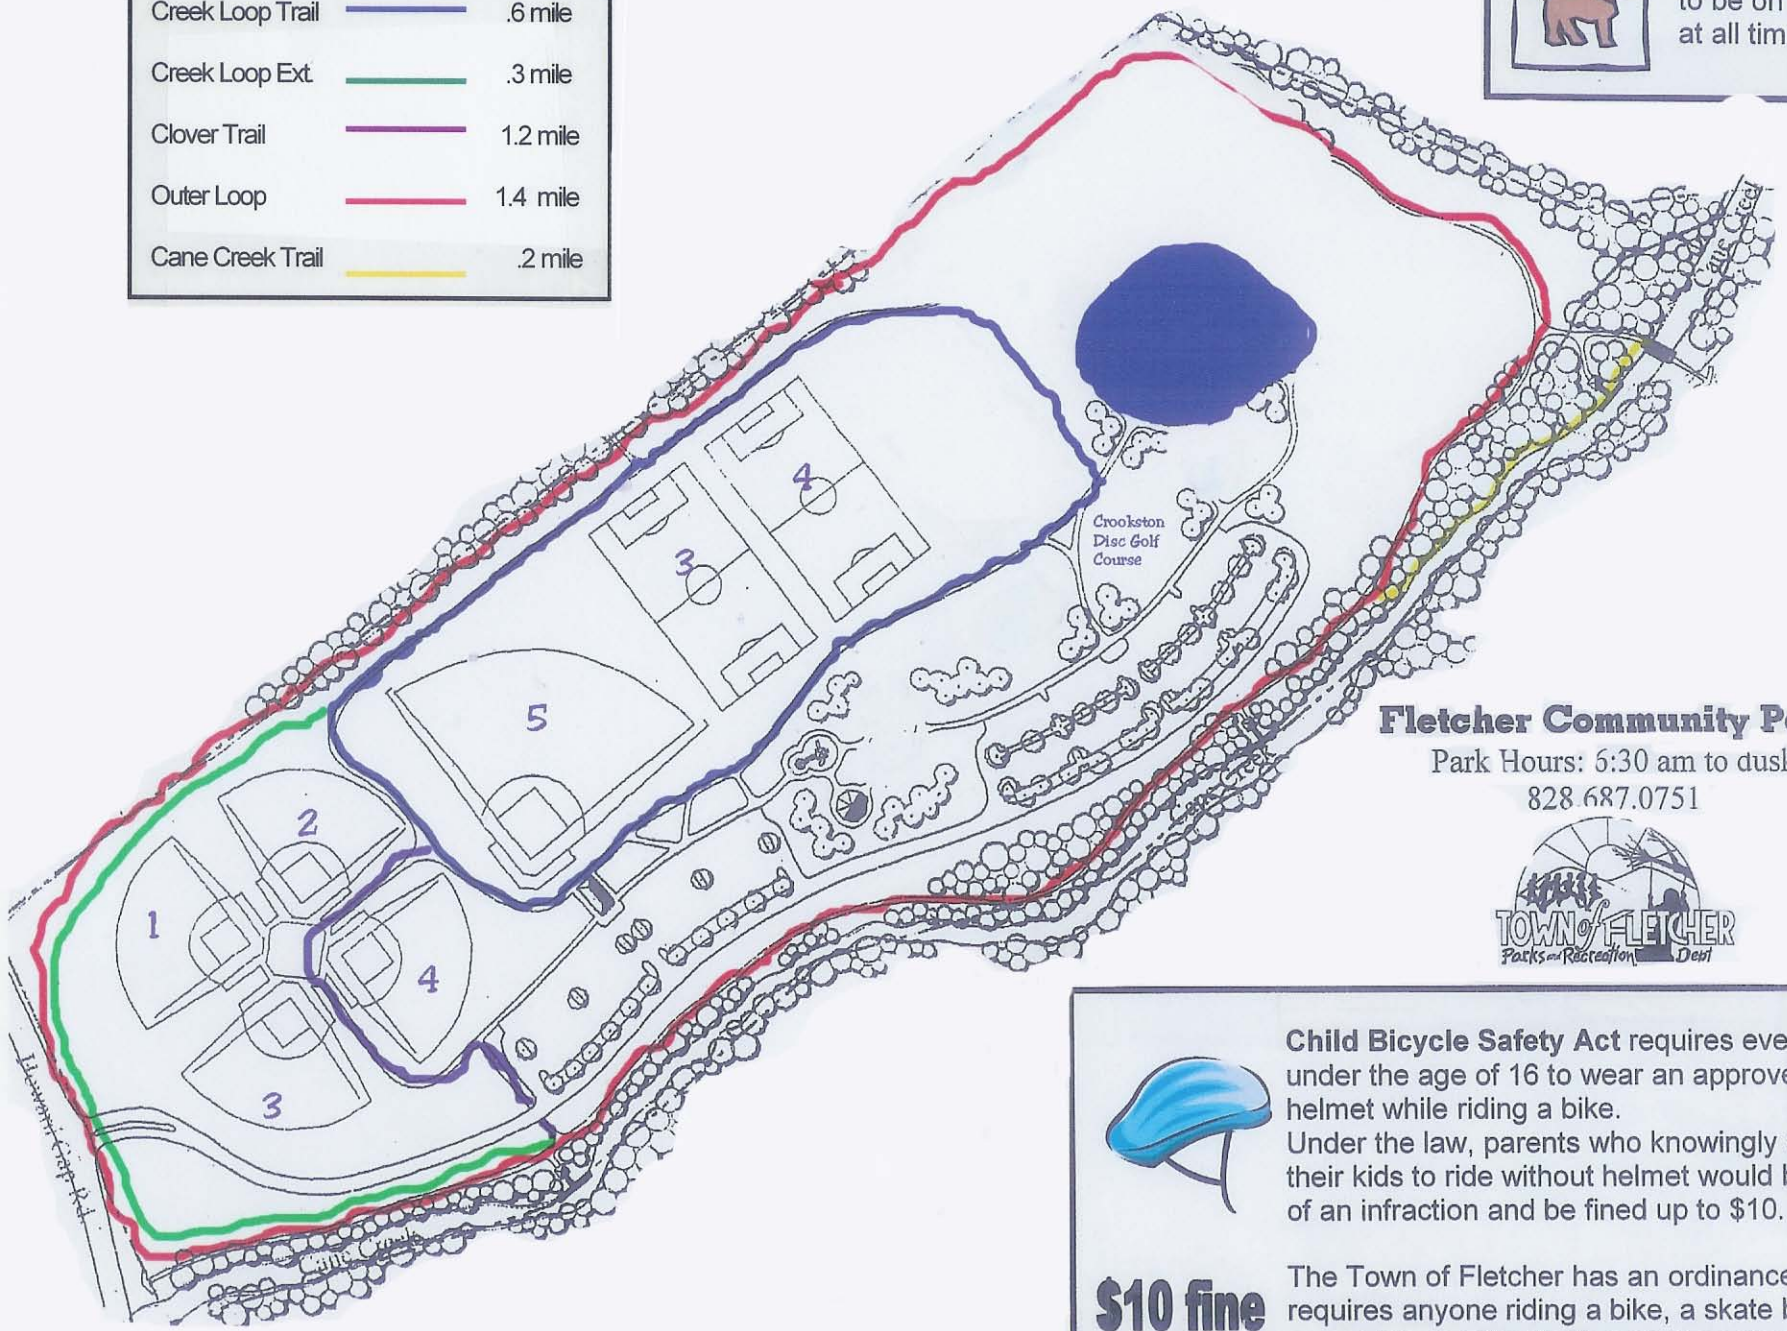

Dogs are required to be on a leash at all times.

Creek Loop Trail		.6 mile
Creek Loop Ext.		.3 mile
Clover Trail		1.2 mile
Outer Loop		1.4 mile
Cane Creek Trail		.2 mile

Fletcher Community Park

Park Hours: 5:30 am to dusk
828 687.0751

Child Bicycle Safety Act requires every child under the age of 16 to wear an approved safety helmet while riding a bike. Under the law, parents who knowingly allow their kids to ride without helmet would be guilty of an infraction and be fined up to \$10.

\$10 fine The Town of Fletcher has an ordinance that requires anyone riding a bike, a skate board, a scooter, or rollerblading wear an approved helmet while on Town property.